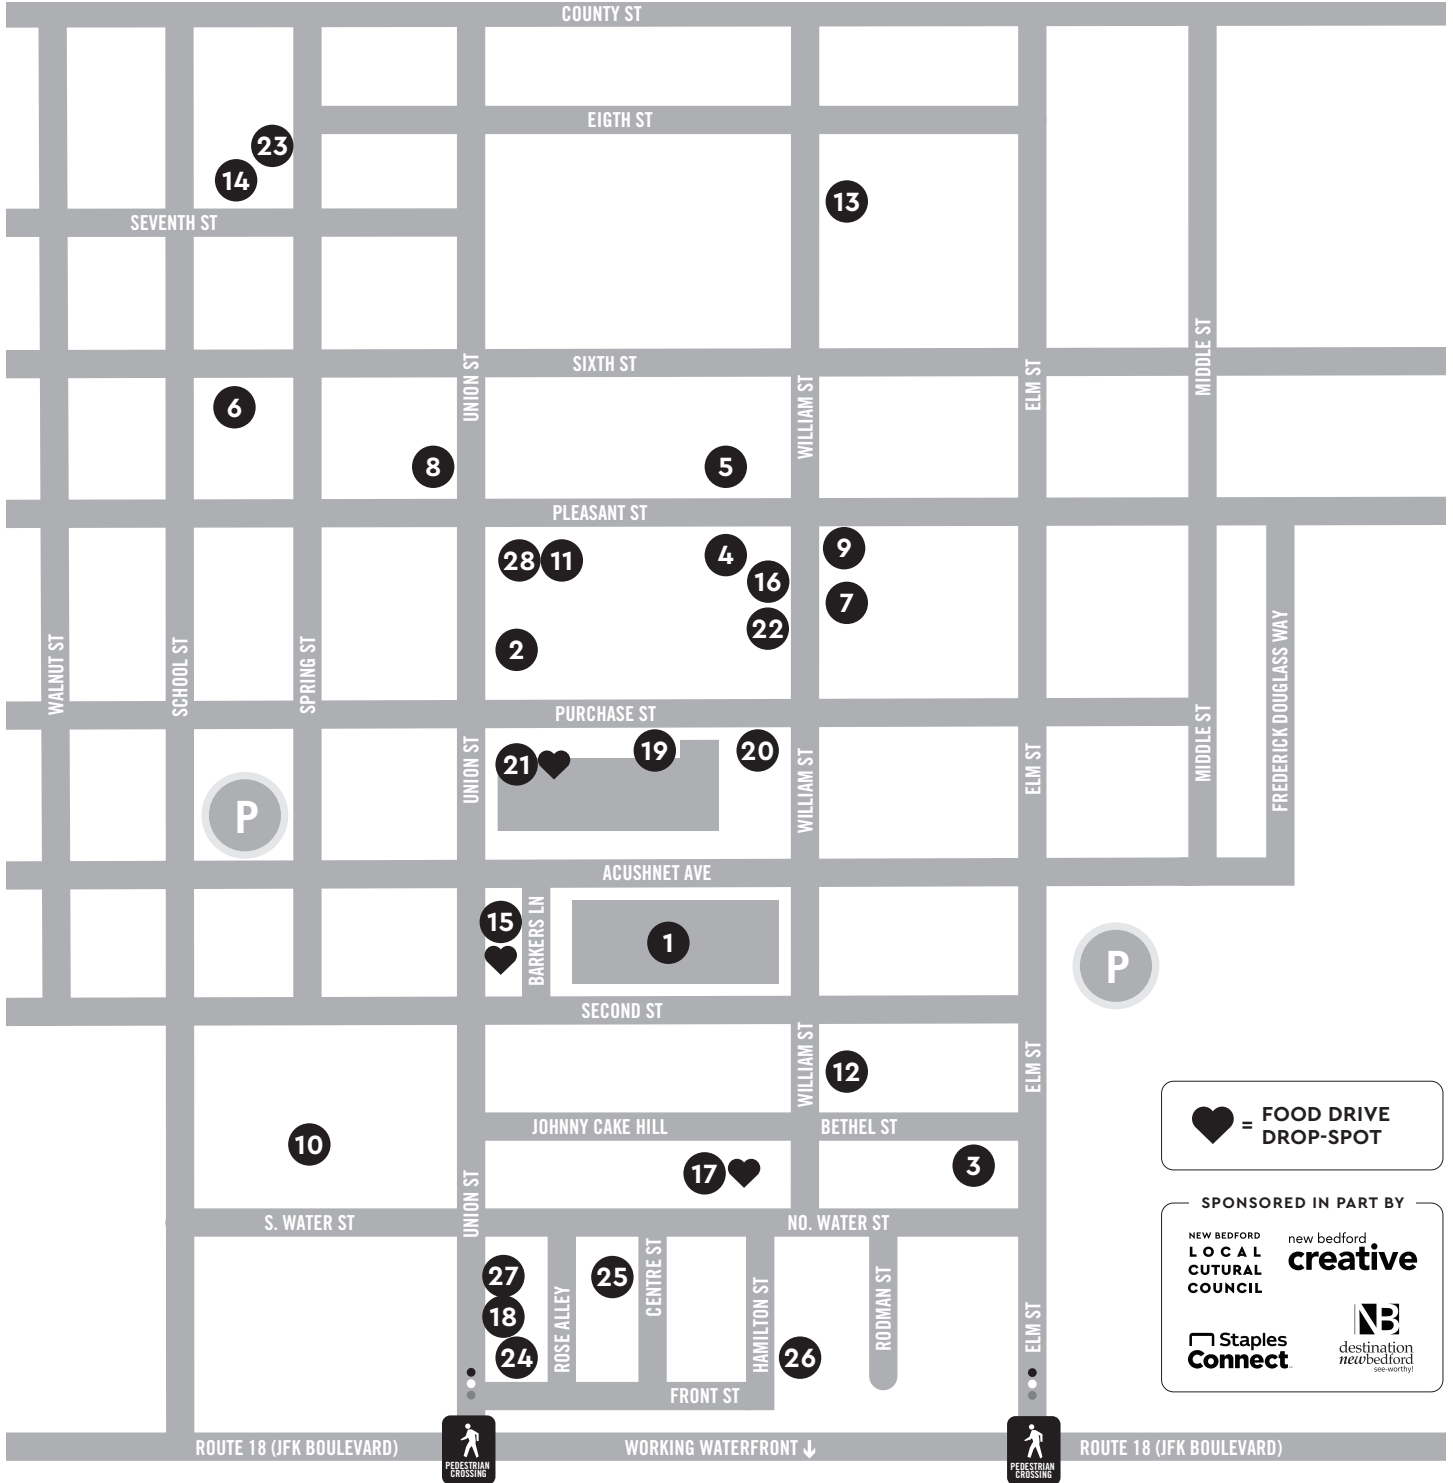

HOLIDAY STROLL MAP

#strollDNB

 = FOOD DRIVE
DROP-SPOT

SPONSORED IN PART BY

NEW BEDFORD LOCAL CULTURAL COUNCIL

new bedford **creative**

 Staples Connect

 destination newbedford see-worthy!

- 17 Whaling Museum / 12-4:30pm
Food Drive Drop Spot**
BuyBlackNB Holiday Market

- 18 Cultivator Shoals / starting at 2pm**
Opening early with a full holiday
menu featuring boozy hot cocoa and
house-made donuts plus raffle

- 21 Calico & Bristol Hall / 12-5pm
Food Drive Drop Spot**
Calico Makers' Mini Market in Bristol
Hall with DJ Anj Kepinski.
After-Hours Party 6-9 with sips,
shopping, and live music!

- 22 TL6 The Gallery / 12-5pm**
Handmade holiday ornaments and
free gift wrapping

Local Food Drive
Look for the blue bins to drop off
non-perishable food items to benefit
TakeBackNB's Community Fridge & the
Southcoast LGBTQ+ Network

**The City of New Bedford's
Holiday Parade
William Street from
N. Water to Pleasant / 4:30pm**